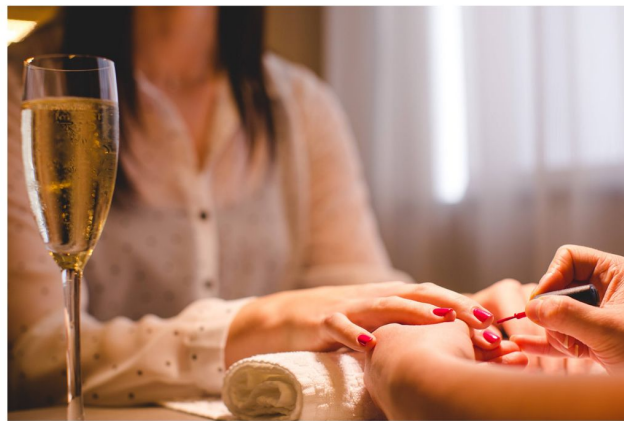

Spa Treatment Menu

*Hand*PICKED
— HEALTH CLUBS & SPAS —

Face

Touch Facials:

ELEMIS facial treatments use touch as a powerful diagnostic tool.

The products are applied using a combination of ancient and modern massage techniques from around the world.