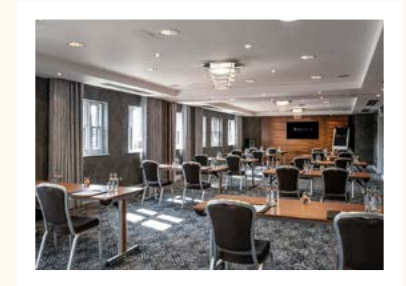

ROOKERY HALL

HOTEL & SPA
NANTWICH, CHESHIRE

At a glance

69 bedrooms

7 flexible meeting rooms

Host up to 200 delegates

Team building activity field

Nearest Motorway Link

Click to view

ROOKERY HALL HOTEL & SPA

	Max Capacity	Cabaret	Classroom	Theatre	U-Shape	Boardroom	Reception	Dining	Dimensions (metres)	Meeting Rooms	Bedrooms
Worleston	200	120	90	200	50	60	200	160	L15.7 x W14.8 x H3.4	7	69
- Calveley	120	50	45	120	36	36	120	80	L15.7 x W7.4 x H3.4		
- Wardle	120	50	45	120	36	36	120	80	L15.7 x W7.4 x H3.4		
Wybunbury	120	60	45	100	50	50	120	70	L19.1 x W6.3 x H2.4		
- Tarvin	60	30	24	60	28	28	60	50	L10.6 x W6.3 x H2.4		
- Tarporley	40	24	18	40	20	20	40	30	L8.5 x W6.3 x H2.4		
Audlem	30	20	12	24	16	18	30	20	L7.8 x W4.8 x H2.4		
Burland	10	-	-	-	8	10	-	10	L4.9 x W4.9 x H2.4		
Weaver Bar	100	-	-	-	-	-	100	-	L9.9 x W8.2 x H3.2		

Rookery Hall is located amid breath-taking picturesque Cheshire countryside and within easy reach of Crewe, Stoke-on-Trent, Manchester, Liverpool and Chester.

With its mix of traditional, elegant function space in the main house along with an onsite self-contained dedicated conference centre and spa, Rookery Hall is a popular venue for product launches, large conferences and team building events in its extensive grounds.