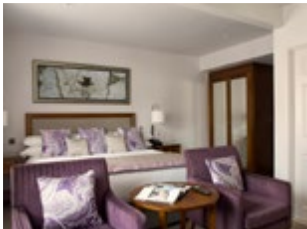

BAILBROOK HOUSE
HOTEL
BATH, SOMERSET

At a glance

88 bedrooms

13 flexible meeting rooms

Host up to 200 delegates

Dedicated conference wing

Nearest Motorway Link

M4 8 miles

Nearest Airport

Bristol 20 miles

Nearest Train Station

Bath Spa 2.5 miles

20 Acres

Private grounds

Gym

On-site fitness room

Wi-Fi

Complimentary high speed Wi-Fi

Parking

Complimentary parking

Electric Vehicle Charge Point

On-site charging

Room Capacities

[Click to view](#)