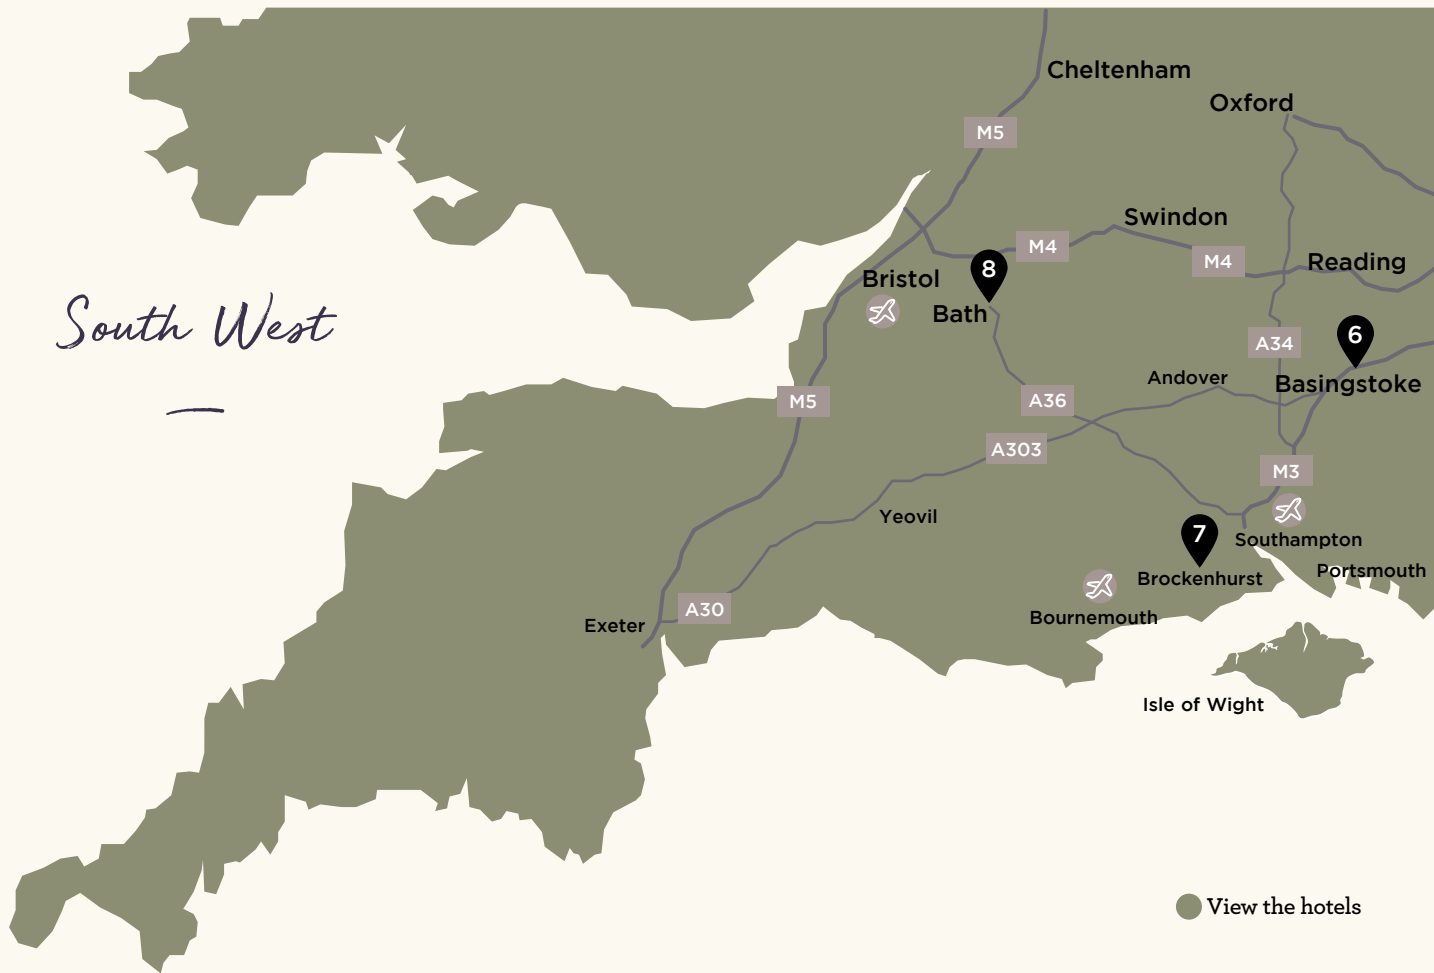

*Inspired Meetings
& Events*

South West

 View the hotels

SOUTH WEST

- Audleys Wood Hotel
Basingstoke, Hampshire

At a glance

Prime locations for Reading,
Bath city centre and the
New Forest

Access to Southampton, Bristol
and Bournemouth airports

Nearest Motorway Link

M3 2 miles

Nearest Airport

Southampton 31 miles / Heathrow 40 miles

Nearest Train Station

Basingstoke 2 miles / Easy access to London

7 Acres

Private grounds

Channel Islands

- 17. **Grand Jersey Hotel & Spa** St Helier, Jersey
- 18. **L'Horizon Beach Hotel & Spa** St Brelade, Jersey
- 19. **St Pierre Park Hotel, Spa & Golf Resort** St Peter Port, Guernsey