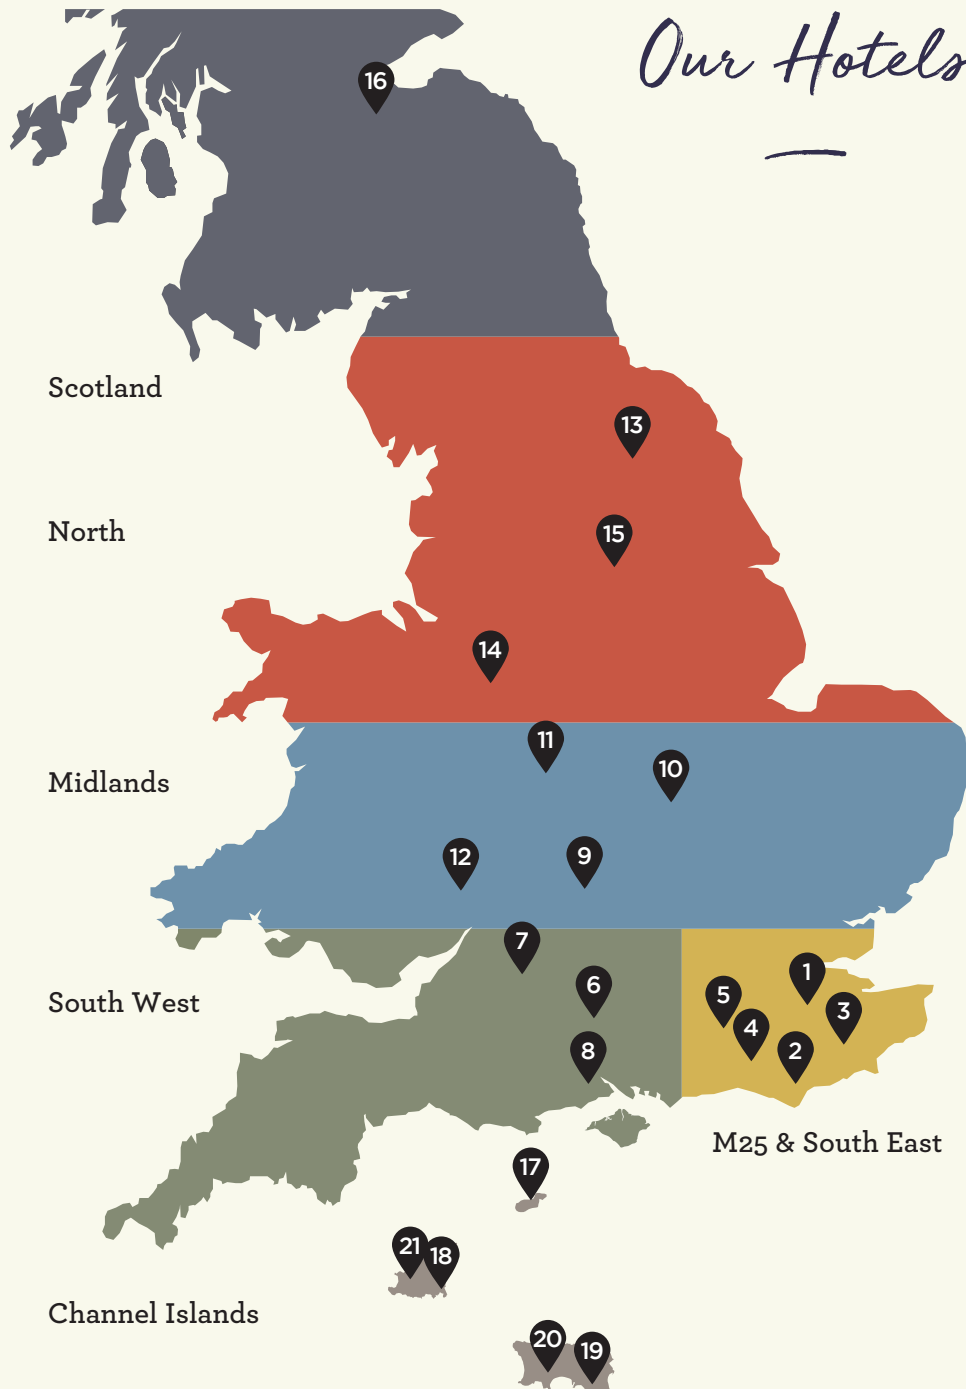

## M25 & South East

1. Brandshatch Place Hotel & Spa Fawkham, Kent
2. Buxted Park Hotel Ashdown Forest, East Sussex
3. Chilston Park Hotel Lenham, Kent
4. Nutfield Priory Hotel & Spa Nutfield, Surrey
5. Woodlands Park Hotel Cobham, Surrey

## South West

6. Audleys Wood Hotel Basingstoke, Hampshire
7. Bailbrook House Hotel Bath, Somerset
8. Rhinefield House Hotel The New Forest, Hampshire

## Scotland

16. Norton House Hotel & Spa Edinburgh

## Channel Islands

17. Braye Beach Hotel Braye Street, Alderney
18. Fermain Valley Hotel Fermain Lane, St Peter Port, Guernsey
19. Grand Jersey Hotel & Spa St Helier, Jersey
20. L'Horizon Beach Hotel & Spa St Brelade, Jersey
21. St Pierre Park Hotel, Spa & Golf Resort St Peter Port, Guernsey